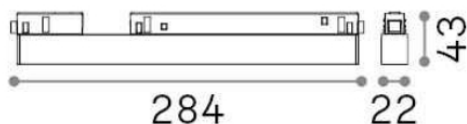

## Technical - Linear system

Indoor track mounted dimmable linear fitting with integrated LED sources and direct light emission

<b>Ean</b>	8021696286501
<b>Item</b>	EGO WIDE 07W 3000K DALI WH
<b>Installation</b>	Ego profile
<b>Guarantee</b>	5 years
<b>Gross weight</b>	0.3 kg
<b>Volume</b>	0.000366 m <sup>3</sup>

## Technical info

<b>Net weight</b>	0.2 kg
<b>Insulation class</b>	III
<b>Protection index</b>	IP20
<b>Operating temperature</b>	0° ~ +40 °C
<b>Dimmer</b>	Dimmable, DALI
<b>Power output</b>	48 V DC
<b>Power supply</b>	Required, remoted, not included NO, elettronico
<b>Accessories not included</b>	Ego profile