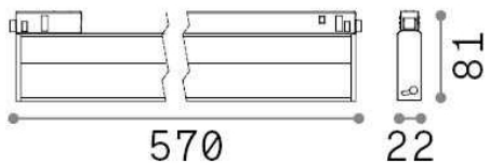

Ego

General info

Technical - Linear system

Indoor track mounted adjustable and dimmable linear fitting with integrated LED sources and direct asymmetrical light emission

Ean	8021696286488
Item	EGO WALL WASHER 13W 3000K DALI WH
Installation	Ego profile
Guarantee	5 years
Gross weight	0.58 kg
Volume	0.001211 m ³

Technical info

Net weight	0.56 kg
Insulation class	III
Protection index	IP20
Operating temperature	0° ~ +40 °C
Dimmer	Non-dimmable, DALI
Power output	48
Power supply	Required, remoted, not included SI (solo personale qualificato), elettronico
Adjustability	vert. 0°-13°

Source info

Integrated source	Integrated LED module
Replaceable source	YES (by qualified operators only)
Power	13W
Emission	Direct Asymmetrical
Max consumption	max 13 W
Features LED	LED SMD SAMSUNG
CCT	3000 K
Duration LED (t. 25°C)	50000 h
CRI	90
SDCM	3
Light beam	-
Light beam flux	1300 lm
Useful light flux	920 lm
Photobiological risk	1