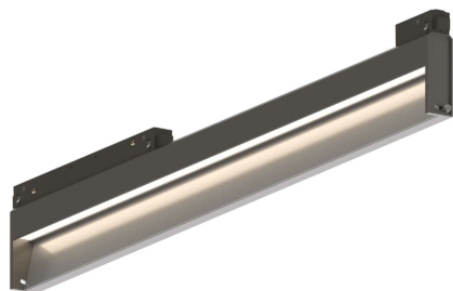

Ego

General info

Technical - Linear system

Indoor track mounted adjustable and dimmable linear fitting with integrated LED sources and direct asymmetrical light emission

Ean	8021696286471
Item	EGO WALL WASHER 13W 3000K DALI BK
Installation	Ego profile
Guarantee	5 years
Gross weight	0.58 kg
Volume	0.001211 m ³

Technical info

Net weight	0.56 kg
Insulation class	III
Protection index	IP20
Operating temperature	0° ~ +40 °C
Dimmer	Non-dimmable, DALI
Power output	48
Power supply	Required, remoted, not included SI (solo personale qualificato), elettronico
Adjustability	vert. 0°-13°

Source info

Integrated source	Integrated LED module
Replaceable source	YES (by qualified operators only)
Power	13W
Emission	Direct Asymmetrical
Max consumption	max 13 W
Features LED	LED SMD SAMSUNG
CCT	3000 K
Duration LED (t. 25°C)	50000 h
CRI	90
SDCM	3
Light beam	-
Light beam flux	1300 lm
Useful light flux	920 lm
Photobiological risk	1