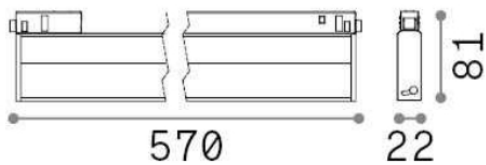

Ego

General info

Technical - Linear system

Indoor track mounted adjustable and dimmable linear fitting with integrated LED sources and direct asymmetrical light emission

Ean	8021696286471
Item	EGO WALL WASHER 13W 3000K DALI BK
Installation	Ego profile
Guarantee	5 years
Gross weight	0.58 kg
Volume	0.001211 m ³

Technical info

Net weight	0.56 kg
Insulation class	III
Protection index	IP20
Operating temperature	0° ~ +40 °C
Dimmer	Non-dimmable, DALI
Power output	48
Power supply	Required, remoted, not included SI (solo personale qualificato), elettronico
Adjustability	vert. 0°-13°

Source info

Integrated source	Integrated LED module
Replaceable source	YES (by qualified operators only)
Power	13W
Emission	Direct Asymmetrical
Max consumption	max 13 W
Features LED	LED SMD SAMSUNG
CCT	3000 K
Duration LED (t. 25°C)	50000 h
CRI	90
SDCM	3
Light beam	-
Light beam flux	1300 lm
Useful light flux	920 lm
Photobiological risk	1