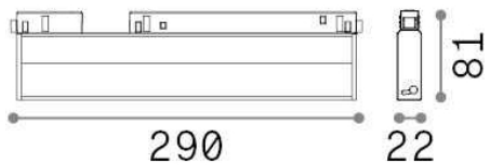

## Technical - Linear system

Indoor track mounted adjustable and dimmable linear fitting with integrated LED sources and direct asymmetrical light emission

<b>Ean</b>	8021696286464
<b>Item</b>	EGO WALL WASHER 07W 3000K DALI WH
<b>Installation</b>	Ego profile
<b>Guarantee</b>	5 years
<b>Gross weight</b>	0.4 kg
<b>Volume</b>	0.00256 m <sup>3</sup>

## Technical info

<b>Net weight</b>	0.32 kg
<b>Insulation class</b>	III
<b>Protection index</b>	IP20
<b>Operating temperature</b>	0° ~ +40 °C
<b>Dimmer</b>	Non-dimmable, DALI
<b>Power output</b>	48
<b>Power supply</b>	Required, remoted, not included SI (solo personale qualificato), elettronico
<b>Adjustability</b>	vert. 0°-13°