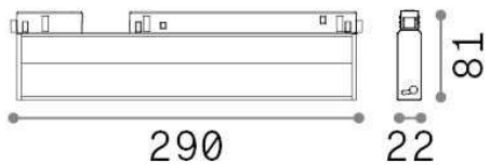

Ego

General info

Technical - Linear system

Indoor track mounted adjustable and dimmable linear fitting with integrated LED sources and direct asymmetrical light emission

Ean	8021696286457
Item	EGO WALL WASHER 07W 3000K DALI BK
Installation	Ego profile
Guarantee	5 years
Gross weight	0.4 kg
Volume	0.00256 m ³

Technical info

Net weight	0.32 kg
Insulation class	III
Protection index	IP20
Operating temperature	0° ~ +40 °C
Dimmer	Non-dimmable, DALI
Power output	48
Power supply	Required, remoted, not included SI (solo personale qualificato), elettronico
Adjustability	vert. 0°-13°

Source info

Integrated source	Integrated LED module
Replaceable source	YES (by qualified operators only)
Power	7W
Emission	Direct Asymmetrical
Max consumption	max 7 W
Features LED	LED SMD SAMSUNG
CCT	3000 K
Duration LED (t. 25°C)	50000 h
CRI	90
SDCM	3
Light beam	-
Light beam flux	650 lm
Useful light flux	400 lm
Photobiological risk	1