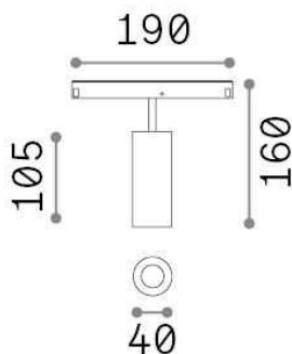

Ego

General info

Technical - Linear system

Indoor track mounted adjustable and dimmable projector with integrated LED sources and direct light emission

Ean	8021696286440
Item	EGO TRACK SINGLE 12W 3000K DALI WH
Installation	Ego profile
Guarantee	5 years
Gross weight	0.22 kg
Volume	0.004092 m ³

Technical info

Net weight	0.19 kg
Insulation class	III
Protection index	IP20
Operating temperature	0° ~ +40 °C
Dimmer	Dimmable, DALI
Power output	48 V DC
Power supply	Required, remoted, not included NO, elettronico
Adjustability	vert. 0°-90° , orizz. 0°-335°
Accessories not included	Honeycomb filter, Ego profile

Source info

Integrated source	Integrated LED module
Replaceable source	YES (by qualified operators only)
Power	12W
Emission	Direct
Max consumption	max 12,00 W
Features LED	LED COB CITIZEN
CCT	3000 K
Duration LED (t. 25°C)	50000 h
CRI	> 90
SDCM	3
Light beam	30°
Light beam flux	1000 lm
Useful light flux	820 lm
Photobiological risk	1
Standby power	< 0.50