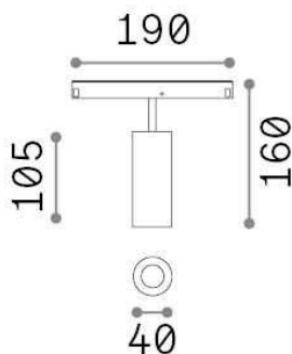

Ego

General info

Technical - Linear system

Indoor track mounted adjustable and dimmable projector with integrated LED sources and direct light emission

Ean	8021696286433
Item	EGO TRACK SINGLE 12W 3000K DALI BK
Installation	Ego profile
Guarantee	5 years
Gross weight	0.22 kg
Volume	0.004092 m³

Technical info

Net weight	0.19 kg
Insulation class	III
Protection index	IP20
Operating temperature	0° ~ +40 °C
Dimmer	Dimmable, DALI
Power output	48 V DC
Power supply	Required, remoted, not included NO, elettronico
Adjustability	vert. 0°-90° , orizz. 0°-335°
Accessories not included	Honeycomb filter, Ego profile

Source info

Integrated source	Integrated LED module
Replaceable source	YES (by qualified operators only)
Power	12W
Emission	Direct
Max consumption	max 12,00 W
Features LED	LED COB CITIZEN
CCT	3000 K
Duration LED (t. 25°C)	50000 h
CRI	> 90
SDCM	3
Light beam	30°
Light beam flux	1000 lm
Useful light flux	820 lm
Photobiological risk	1
Standby power	< 0.50