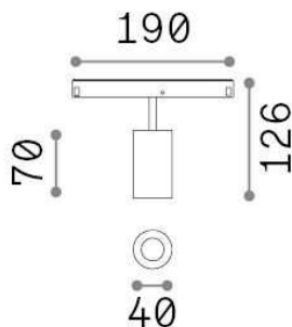

Ego

General info

Technical - Linear system

Indoor track mounted adjustable and dimmable projector with integrated LED sources and direct light emission

Ean	8021696286426
Item	EGO TRACK SINGLE 08W 3000K DALI WH
Installation	Ego profile
Guarantee	5 years
Gross weight	0.35 kg
Volume	0.004092 m ³

Technical info

Net weight	0.15 kg
Insulation class	III
Protection index	IP20
Operating temperature	0° ~ +40 °C
Dimmer	Dimmable, DALI
Power output	48 V DC
Power supply	Required, remoted, not included NO, elettronico
Adjustability	vert. 0°-90° , orizz. 0°-335°
Accessories not included	Honeycomb filter, Ego profile

Source info

Integrated source	Integrated LED module
Replaceable source	YES (by qualified operators only)
Power	8W
Emission	Direct
Max consumption	max 8,00 W
Features LED	LED COB CITIZEN
CCT	3000 K
Duration LED (t. 25°C)	50000 h
CRI	> 90
SDCM	3
Light beam	30°
Light beam flux	730 lm
Useful light flux	620 lm
Photobiological risk	1
Standby power	< 0.50