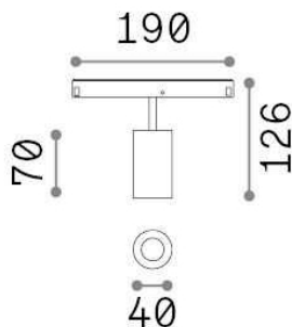

Ego

General info

Technical - Linear system

Indoor track mounted adjustable and dimmable projector with integrated LED sources and direct light emission

Ean	8021696286419
Item	EGO TRACK SINGLE 08W 3000K DALI BK
Installation	Ego profile
Guarantee	5 years
Gross weight	0.35 kg
Volume	0.004092 m ³

Technical info

Net weight	0.15 kg
Insulation class	III
Protection index	IP20
Operating temperature	0° ~ +40 °C
Dimmer	Dimmable, DALI
Power output	48 V DC
Power supply	Required, remoted, not included NO, elettronico
Adjustability	vert. 0°-90° , orizz. 0°-335°
Accessories not included	Honeycomb filter, Ego profile

Source info

Integrated source	Integrated LED module
Replaceable source	YES (by qualified operators only)
Power	8W
Emission	Direct
Max consumption	max 8,00 W
Features LED	LED COB CITIZEN
CCT	3000 K
Duration LED (t. 25°C)	50000 h
CRI	> 90
SDCM	3
Light beam	30°
Light beam flux	730 lm
Useful light flux	620 lm
Photobiological risk	1
Standby power	< 0.50