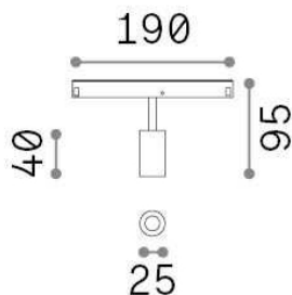

Ego

General info

Technical - Linear system

Indoor track mounted adjustable and dimmable projector with integrated LED sources and direct light emission

Ean	8021696286402
Item	EGO TRACK SINGLE 03W 3000K DALI WH
Installation	Ego profile
Guarantee	5 years
Gross weight	0.26 kg
Volume	0.004092 m ³

Technical info

Net weight	0.08 kg
Insulation class	III
Protection index	IP20
Operating temperature	0° ~ +40 °C
Dimmer	Dimmable, DALI
Power output	48 V DC
Power supply	Required, remoted, not included NO, elettronico
Adjustability	vert. 0°-90° , orizz. 0°-335°
Accessories not included	Honeycomb filter, Ego profile

Source info

Integrated source	Integrated LED module
Repleaceable source	YES (by qualified operators only)
Power	3W
Emission	Direct
Max consupption	max 3,00 W
Features LED	LED SMD OSRAM
CCT	3000 K
Duration LED (t. 25°C)	50000 h
CRI	> 90
SDCM	3
Light beam	30°
Light beam flux	190 lm
Useful light flux	180 lm
Photobiological risk	1
Standby power	< 0.50