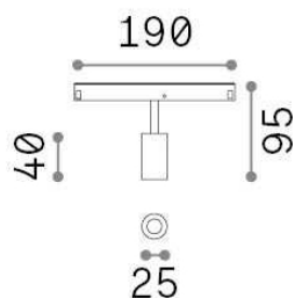

Ego

General info

Technical - Linear system

Indoor track mounted adjustable and dimmable projector with integrated LED sources and direct light emission

Ean	8021696286396
Item	EGO TRACK SINGLE 03W 3000K DALI BK
Installation	Ego profile
Guarantee	5 years
Gross weight	0.26 kg
Volume	0.004092 m ³

Technical info

Net weight	0.08 kg
Insulation class	III
Protection index	IP20
Operating temperature	0° ~ +40 °C
Dimmer	Dimmable, DALI
Power output	48 V DC
Power supply	Required, remoted, not included NO, elettronico
Adjustability	vert. 0°-90° , orizz. 0°-335°
Accessories not included	Honeycomb filter, Ego profile

Source info

Integrated source	Integrated LED module
Replaceable source	YES (by qualified operators only)
Power	3W
Emission	Direct
Max consumption	max 3,00 W
Features LED	LED SMD OSRAM
CCT	3000 K
Duration LED (t. 25°C)	50000 h
CRI	> 90
SDCM	3
Light beam	30°
Light beam flux	190 lm
Useful light flux	180 lm
Photobiological risk	1
Standby power	< 0.50