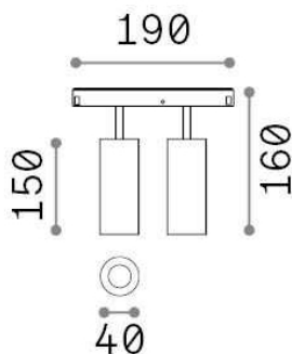

Ego

General info

Technical - Linear system

Indoor track mounted adjustable and dimmable projector with multiple integrated LED sources and direct light emission

Ean	8021696286372
Item	EGO TRACK DOUBLE 24W 3000K DALI BK
Installation	Ego profile
Guarantee	5 years
Gross weight	0.42 kg
Volume	0.004092 m ³

Technical info

Net weight	0.34 kg
Insulation class	III
Protection index	IP20
Operating temperature	0° ~ +40 °C
Dimmer	Dimmable, DALI
Power output	48 V DC
Power supply	Required, remoted, not included NO, elettronico
Adjustability	vert. 0°-90° , orizz. 0°-335°
Accessories not included	Honeycomb filters, Ego profile

Source info

Integrated source	Integrated LED module
Replaceable source	YES (by qualified operators only)
Power	24W
Emission	Direct
Max consumption	max 24,00 W
Features LED	LED COB CITIZEN
CCT	3000 K
Duration LED (t. 25°C)	50000 h
CRI	> 90
SDCM	3
Light beam	30°
Light beam flux	2000 lm
Useful light flux	1640 lm
Photobiological risk	1
Standby power	< 0.50