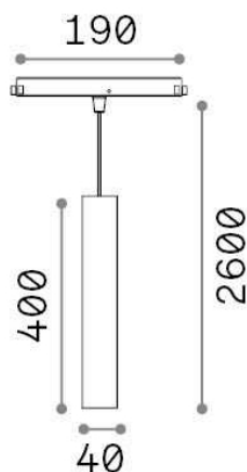

Ego

General info

Technical - Linear system

Indoor suspended track mounted dimmable lamp with integrated LED sources and direct light emission

Ean	8021696286327
Item	EGO PENDANT TUBE 12W 3000K DALI WH
Installation	Ego profile
Guarantee	5 years
Gross weight	0.7 kg
Volume	0.00376 m ³

Technical info

Net weight	0.54 kg
Insulation class	III
Protection index	IP20
Operating temperature	0° ~ +40 °C
Dimmer	Dimmable, DALI
Power output	48 V DC
Power supply	Required, remoted, not included NO, elettronico
Accessories not included	Ego profile

Source info

Integrated source	Integrated LED module
Replacable source	YES (by qualified operators only)
Power	12W
Emission	Direct
Max consupption	max 12,00 W
Features LED	LED COB CITIZEN
CCT	3000 K
Duration LED (t. 25°C)	50000 h
CRI	> 90
SDCM	3
Light beam	30°
UGR Maximum	< 19
Light beam flux	1000 lm
Useful light flux	820 lm
Photobiological risk	1
Standby power	< 0.50