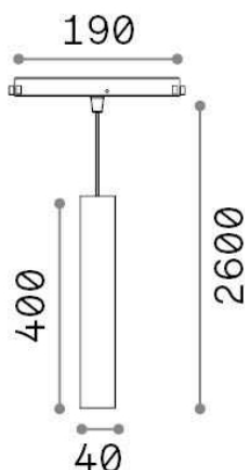

Ego

General info

Technical - Linear system

Indoor suspended track mounted dimmable lamp with integrated LED sources and direct light emission

Ean	8021696286310
Item	EGO PENDANT TUBE 12W 3000K DALI BK
Installation	Ego profile
Guarantee	5 years
Gross weight	0.7 kg
Volume	0.00376 m ³

Technical info

Net weight	0.54 kg
Insulation class	III
Protection index	IP20
Operating temperature	0° ~ +40 °C
Dimmer	Dimmable, DALI
Power output	48 V DC
Power supply	Required, remoted, not included NO, elettronico
Accessories not included	Ego profile

Source info

Integrated source	Integrated LED module
Replaceable source	YES (by qualified operators only)
Power	12W
Emission	Direct
Max consumption	max 12,00 W
Features LED	LED COB CITIZEN
CCT	3000 K
Duration LED (t. 25°C)	50000 h
CRI	> 90
SDCM	3
Light beam	30°
UGR Maximum	< 19
Light beam flux	1000 lm
Useful light flux	820 lm
Photobiological risk	1
Standby power	< 0.50