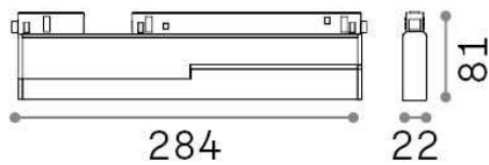

Ego

General info

Technical - Linear system

Indoor track mounted adjustable and dimmable linear fitting with integrated LED sources and direct light emission

Ean	8021696286112
Item	EGO FLEXIBLE WIDE 07W 3000K DALI BK
Installation	Ego profile
Guarantee	5 years
Gross weight	0.6 kg
Volume	0.0032 m ³

Technical info

Net weight	0.49 kg
Insulation class	III
Protection index	IP20
Operating temperature	0° ~ +40 °C
Dimmer	Dimmable, DALI
Power output	48 V DC
Power supply	Required, remoted, not included NO, elettronico
Adjustability	vert. 0°-90°
Accessories not included	Ego profile

Source info

Integrated source	Integrated LED module
Replaceable source	YES (by qualified operators only)
Power	7W
Emission	Direct
Max consumption	max 7,00 W
Features LED	LED SMD SAMSUNG
CCT	3000 K
Duration LED (t. 25°C)	50000 h
CRI	> 90
SDCM	3
Light beam	110°
Light beam flux	820 lm
Useful light flux	410 lm
Photobiological risk	1
Standby power	< 0.50