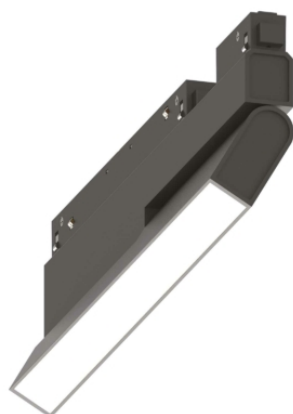

Ego

General info

Technical - Linear system

Indoor track mounted adjustable and dimmable linear fitting with integrated LED sources and direct light emission

Ean	8021696286112
Item	EGO FLEXIBLE WIDE 07W 3000K DALI BK
Installation	Ego profile
Guarantee	5 years
Gross weight	0.6 kg
Volume	0.0032 m ³

Technical info

Net weight	0.49 kg
Insulation class	III
Protection index	IP20
Operating temperature	0° ~ +40 °C
Dimmer	Dimmable, DALI
Power output	48 V DC
Power supply	Required, remoted, not included NO, elettronico
Adjustability	vert. 0°-90°
Accessories not included	Ego profile

Source info

Integrated source	Integrated LED module
Replaceable source	YES (by qualified operators only)
Power	7W
Emission	Direct
Max consumption	max 7,00 W
Features LED	LED SMD SAMSUNG
CCT	3000 K
Duration LED (t. 25°C)	50000 h
CRI	> 90
SDCM	3
Light beam	110°
Light beam flux	820 lm
Useful light flux	410 lm
Photobiological risk	1
Standby power	< 0.50