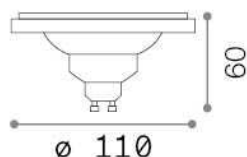

Lampadine gu10

rev. 10-04-2023

General info

Lampadine e accessori - Lampadine gu10

Non-dimmable light bulb with integrated LED sources and direct light emission

Ean	8021696285573
Item	GU10 12W 1190Lm 4000K
Installation	Light bulb
Guarantee	5 years
Gross weight	0.09 kg
Volume	0.000908 m³

Technical info

Net weight	0.08 kg
Insulation class	-
Compliance	CE
Power output	220-240 V AC 50/60 Hz
Dimmer	Non-dimmable, On-Off
Power supply	Not required

Source info

Power	12 W
Emission	Direct
Max consumption	max 11,50 W
CCT	4000 K
Duration LED (t. 25°C)	25000 h
CRI	> 80
Light beam	1190 lm
Useful light flux	1190 lm
Standby power	< 0.50 W