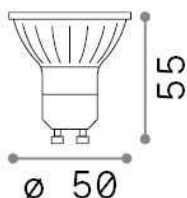

## Lampadine e accessori - Lampadine gu10

Dimmable light bulb with integrated LED sources and direct light emission

<b>Ean</b>	8021696285566
<b>Item</b>	GU10 05W 500Lm 4000K DIMM
<b>Installation</b>	Light bulb
<b>Guarantee</b>	5 years
<b>Gross weight</b>	0.08 kg
<b>Volume</b>	0.000138 m <sup>3</sup>

## Source info

<b>Power</b>	5 W
<b>Emission</b>	Direct
<b>Max consumption</b>	max 5,40 W
<b>CCT</b>	4000 K
<b>Duration LED (t. 25°C)</b>	25000 h
<b>CRI</b>	> 90
<b>Light beam</b>	420 lm
<b>Useful light flux</b>	420 lm
<b>Photobiological risk</b>	1
<b>Standby power</b>	< 0.50 W