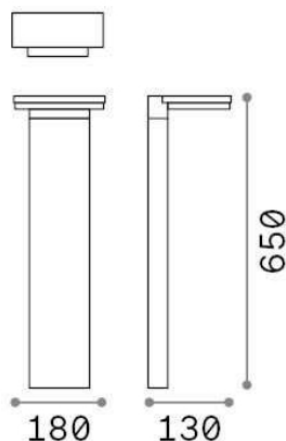

Path

General info

Outdoor - Floor

Outdoor ground mounted bollard with integrated LED sources and direct light emission

Ean	8021696285559
Item	PATH PT SQUARE 3000K
Installation	Floor
Guarantee	5 years
Gross weight	2.33 kg
Volume	0.016302 m ³

Technical info

Net weight	1.84 kg
Insulation class	I
Protection index	IP65
Operating temperature	-15° ~ +45 °C
Dimmer	Non-dimmable, On-Off
Power output	220-240 V AC 50/60 Hz
Power supply	In-built, included
Load resistance	YES (by qualified operators only), electronic IK08

Source info

Integrated source	Integrated LED module
Repleaceable source	NO
Power	LED 10W
Emission	Direct
Max consuption	max 10 W
Features LED	LED SMD
CCT	3000 K
Duration LED (t. 25°C)	20000 h
CRI	> 80
SDCM	3
Light beam	105°
Light beam flux	1200 lm
Useful light flux	750 lm
Standby power	< 0.50