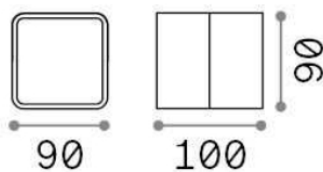

General info

Outdoor - Wall

Outdoor ceiling or wall mounted adjustable projector with integrated LED sources and direct light emission

Ean	8021696285528
Item	OMEGA AP SQUARE BIANCO 4000K
Installation	Ceiling, Wall
Guarantee	5 years
Gross weight	0.65 kg
Volume	0.0012 m ³

Technical info

Net weight	0.6 kg
Insulation class	I
Protection index	IP54
Operating temperature	-15° ~ +45 °C
Dimmer	Non-dimmable, On-Off
Power output	220-240 V AC 50/60 Hz
Power supply	In-built, included
Adjustability	YES (by qualified operators only), electronic vert. 0°-90°