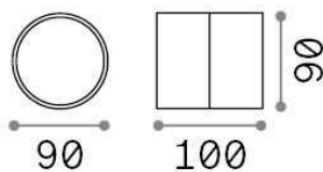

Omega round

General info

Outdoor - Wall

Outdoor ceiling or wall mounted adjustable projector with integrated LED sources and direct light emission

Ean	8021696285498
Item	OMEGA AP ROUND COFFEE 4000K
Installation	Ceiling, Wall
Guarantee	5 years
Gross weight	0.55 kg
Volume	0.0012 m³

Technical info

Net weight	0.5 kg
Insulation class	I
Protection index	IP54
Operating temperature	-15° ~ +45 °C
Dimmer	Non-dimmable, On-Off
Power output	220-240 V AC 50/60 Hz
Power supply	In-built, included
Adjustability	YES (by qualified operators only), electronic vert. 0°-90°

Source info

Integrated source	Integrated LED module
Repleaceable source	NO
Power	LED 7W
Emission	Direct
Max consupption	max 7 W
Features LED	LED COB
CCT	4000 K
Duration LED (t. 25°C)	25000 h
CRI	> 80
Light beam	120°
Light beam flux	650 lm
Useful light flux	550 lm
Standby power	< 0.50