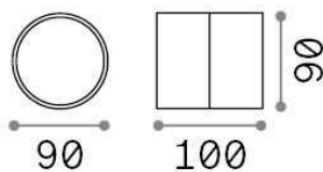

Source info

Integrated source	Integrated LED module
Repleaceable source	NO
Power	LED 7W
Emission	Direct
Max consupption	max 7 W
Features LED	LED COB
CCT	4000 K
Duration LED (t. 25°C)	25000 h
CRI	> 80
Light beam	120°
Light beam flux	650 lm
Useful light flux	550 lm
Standby power	< 0.50