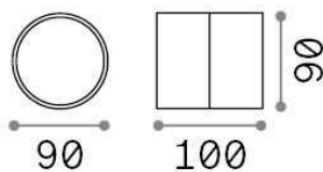

Omega round

General info

Outdoor - Wall

Outdoor ceiling or wall mounted adjustable projector with integrated LED sources and direct light emission

Ean	8021696285474
Item	OMEGA AP ROUND BIANCO 3000K
Installation	Ceiling, Wall
Guarantee	5 years
Gross weight	0.55 kg
Volume	0.0012 m ³

Technical info

Net weight	0.5 kg
Insulation class	I
Protection index	IP54
Operating temperature	-15° ~ +45 °C
Dimmer	Non-dimmable, On-Off
Power output	220-240 V AC 50/60 Hz
Power supply	In-built, included
Adjustability	YES (by qualified operators only), electronic vert. 0°-90°

Source info

Integrated source	Integrated LED module
Repleaceable source	NO
Power	LED 7W
Emission	Direct
Max consupption	max 7 W
Features LED	LED COB
CCT	3000 K
Duration LED (t. 25°c)	25000 h
CRI	> 80
Light beam	120°
Light beam flux	610 lm
Useful light flux	520 lm
Standby power	< 0.50