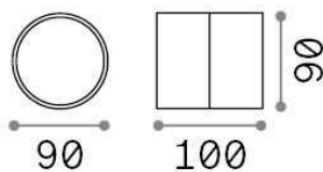

Omega round

General info

Outdoor - Wall

Outdoor ceiling or wall mounted adjustable projector with integrated LED sources and direct light emission

Ean	8021696285467
Item	OMEGA AP ROUND ANTRACITE 4000K
Installation	Ceiling, Wall
Guarantee	5 years
Gross weight	0.55 kg
Volume	0.0012 m ³

Technical info

Net weight	0.5 kg
Insulation class	I
Protection index	IP54
Operating temperature	-15° ~ +45 °C
Dimmer	Non-dimmable, On-Off
Power output	220-240 V AC 50/60 Hz
Power supply	In-built, included
Adjustability	YES (by qualified operators only), electronic vert. 0°-90°

Source info

Integrated source	Integrated LED module
Repleaceable source	NO
Power	LED 7W
Emission	Direct
Max consupption	max 7 W
Features LED	LED COB
CCT	4000 K
Duration LED (t. 25°C)	25000 h
CRI	> 80
Light beam	120°
Light beam flux	650 lm
Useful light flux	550 lm
Standby power	< 0.50