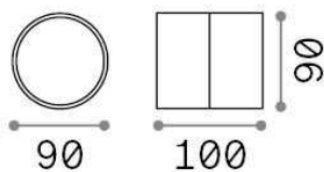

Omega round

General info

Outdoor - Wall

Outdoor ceiling or wall mounted adjustable projector with integrated LED sources and direct light emission

Ean	8021696285450
Item	OMEGA AP ROUND ANTRACITE 3000K
Installation	Ceiling, Wall
Guarantee	5 years
Gross weight	0.55 kg
Volume	0.0012 m³

Technical info

Net weight	0.5 kg
Insulation class	I
Protection index	IP54
Operating temperature	-15° ~ +45 °C
Dimmer	Non-dimmable, On-Off
Power output	220-240 V AC 50/60 Hz
Power supply	In-built, included
Adjustability	YES (by qualified operators only), electronic vert. 0°-90°

Source info

Integrated source	Integrated LED module
Repleaceable source	NO
Power	LED 7W
Emission	Direct
Max consuption	max 7 W
Features LED	LED COB
CCT	3000 K
Duration LED (t. 25°c)	25000 h
CRI	> 80
Light beam	120°
Light beam flux	610 lm
Useful light flux	520 lm
Standby power	< 0.50