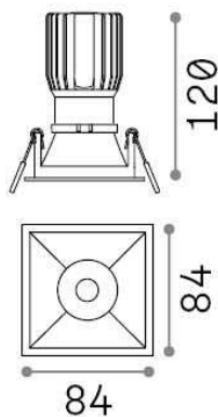

Game

General info

Technical - Recessed

Indoor ceiling recessed projector with integrated LED sources and direct light emission

Ean	8021696285436
Item	GAME SQUARE 11W 2700K BK BK
Installation	Recessed (Ceiling)
Guarantee	5 years
Gross weight	0.31 kg
Volume	0.00115 m ³