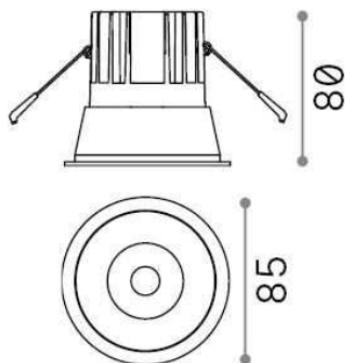

Game

General info

Technical - Recessed

Indoor ceiling recessed projector with integrated LED sources and direct light emission

Ean	8021696285412
Item	GAME ROUND 11W 2700K BK BK
Installation	Recessed (Ceiling)
Guarantee	5 years
Gross weight	0.32 kg
Volume	0.00115 m ³

Technical info

Net weight	0.28 kg
Insulation class	II
Protection index	IP20
Operating temperature	0° ~ +40 °C
Dimmer	Non-dimmable, On-Off
Power output	220-240 V AC 50/60 Hz
Power supply	Separate, included YES (by qualified operators only), electronic
Recessed specifications	Ø 74 - h. ≥ 100 , 3-40
Load resistance	IK06
Front protection index	IP40 [DO NOT COVER]
Accessories not included	Dimmable driver

Source info

Integrated source	Integrated LED module
Replaceable source	YES (by qualified operators only)
Power	11W
Emission	Direct
Max consumption	max 11,00 W
Features LED	LED COB CREE
CCT	2700 K
Duration LED (t. 25°C)	50000 h
CRI	> 80
SDCM	5
Light beam	36°
UGR Maximum	< 19
Light beam flux	1000 lm
Useful light flux	860 lm
Standby power	< 0.50