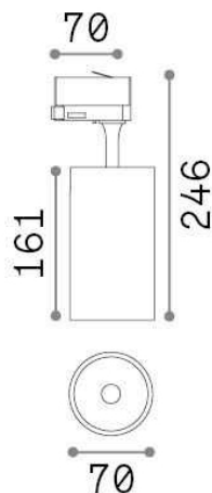

Fox

General info

Technical - Spotlights and Tracks

Indoor track mounted adjustable projector with integrated LED sources and direct light emission

Ean	8021696285405
Item	FOX 25W CRI90 35° 3000K ON-OFF WH
Installation	Eutrac 3-phase track (Ceiling)
Guarantee	5 years
Gross weight	0.64 kg
Volume	0.002688 m ³

Technical info

Net weight	0.54 kg
Insulation class	I
Protection index	IP20
Operating temperature	0° ~ +40 °C
Dimmer	Non-dimmable, On-Off
Power output	220-240 V AC 50/60 Hz
Power supply	In-built, included
Adjustability	YES (by qualified operators only), electronic vert. 0°-90° , orizz. 0°-355°
Accessories not included	Single connection on-off, Link on-off profile