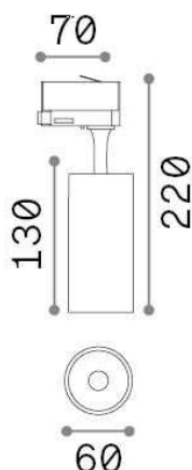

Fox

General info

Technical - Spotlights and Tracks

Indoor track mounted adjustable projector with integrated LED sources and direct light emission

Ean	8021696285382
Item	FOX 15W CRI90 41° 3000K ON-OFF WH
Installation	Eutrac 3-phase track (Ceiling, Wall)
Guarantee	5 years
Gross weight	0.45 kg
Volume	0.002016 m³

Technical info

Net weight	0.38 kg
Insulation class	I
Protection index	IP20
Operating temperature	0° ~ +40 °C
Dimmer	Non-dimmable, On-Off
Power output	220-240 V AC 50/60 Hz
Power supply	In-built, included
Adjustability	YES (by qualified operators only), electronic vert. 0°-90° , orizz. 0°-355°
Accessories not included	Single connection on-off, Link on-off profile

Source info

Integrated source	Integrated LED module
Replaceable source	YES (by qualified operators only)
Power	15W
Emission	Direct
Max consumption	max 15,00 W
Features LED	LED COB BRIDGELUX
CCT	3000 K
Duration LED (t. 25°C)	30000 h
CRI	> 90
SDCM	3
Light beam	41°
Light beam flux	1200 lm
Useful light flux	1130 lm
Standby power	< 0.50