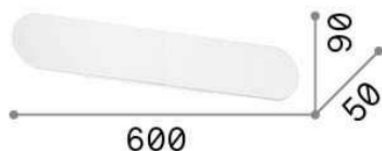

Echo

General info

DECORATIVO - Wall

Indoor wall mounted profilelamp with integrated LED sources and indirect light emission

Ean	8021696285313
Item	ECHO AP D60 30W OTTONE
Installation	Wall
Guarantee	5 years
Gross weight	1.09 kg
Volume	0.005124 m ³

Source info

Integrated source	Integrated LED module
Repleaceable source	NO
Power	LED 30W
Emission	Indirect
Max consuption	max 30,00 W
Features LED	LED SMD SAMSUNG
CCT	3000 K
Duration LED (t. 25°C)	50000 h
CRI	> 80
Light beam flux	3850 lm
Useful light flux	3470 lm
Photobiological risk	1
Standby power	< 0.50