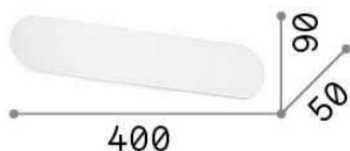

Echo

General info

DECORATIVO - Wall

Indoor wall mounted profilelamp with integrated LED sources and indirect light emission

Ean	8021696285290
Item	ECHO AP D40 20W OTTONE
Installation	Wall
Guarantee	5 years
Gross weight	0.75 kg
Volume	0.003157 m ³

Source info

Integrated source	Integrated LED module
Repleaceable source	NO
Power	LED 20W
Emission	Indirect
Max consuption	max 20,00 W
Features LED	LED SMD SAMSUNG
CCT	3000 K
Duration LED (t. 25°C)	50000 h
CRI	> 80
Light beam flux	2250 lm
Useful light flux	2020 lm
Photobiological risk	1
Standby power	< 0.50