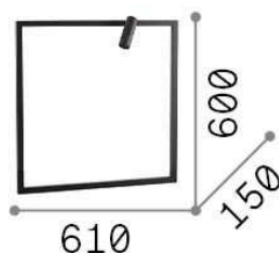

General info

DECORATIVO - Wall

Indoor wall mounted adjustable lamp with integrated LED sources and direct light emission

Ean	8021696285276
Item	SYNTESI AP SQUARE BIANCO
Installation	Ceiling, Wall
Guarantee	5 years
Gross weight	1.59 kg
Volume	0.069615 m ³

Technical info

Net weight	1.14 kg
Insulation class	II
Protection index	IP20
Operating temperature	0° ~ +40 °C
Dimmer	Non-dimmable, On-Off
Power output	220-240 V AC 50/60 Hz
Power supply	In-built, included
Adjustability	YES (by qualified operators only), electronic
	YES

Source info

Integrated source	Integrated LED module
Repleaceable source	YES (by qualified operators only)
Power	LED 5W
Emission	Direct
Max consupption	max 5 W
Features LED	LED COB CREE
CCT	3000 K
Duration LED (t. 25°C)	30000 h
CRI	> 90
SDCM	3
Light beam	18°
Light beam flux	500 lm
Useful light flux	250 lm
Photobiological risk	2
Standby power	< 0.50