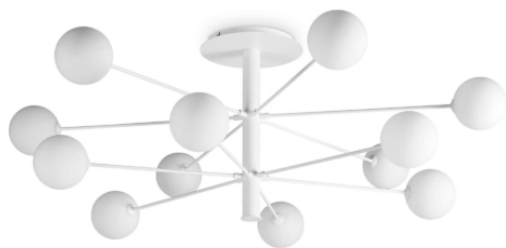

General info

DECORATIVO - Ceiling

Indoor ceiling mounted lamp with multiple sources and diffuse light emission

Ean	8021696285252
Item	COSMOPOLITAN PL12 BIANCO
Installation	Ceiling
Guarantee	5 years
Gross weight	10.8 kg
Volume	0.17871 m ³

Technical info

Net weight	7.6 kg
Insulation class	I
Protection index	IP20
Operating temperature	0° ~ +40 °C
Dimmer	Non-dimmable
Power output	220-240 V AC
Power supply	Not required

Source info

Integrated source	Light bulb (included)
Replaceable source	YES
Power	G9 max 12 x 15W
Emission	Diffuse
Max consumption	-
CCT	3000 K
Bulb included	EAN 8021696209043