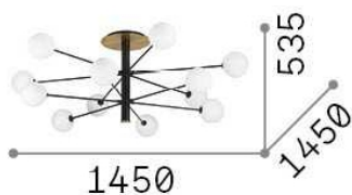

General info

DECORATIVO - Ceiling

Indoor ceiling mounted lamp with multiple sources and diffuse light emission

Ean	8021696285252
Item	COSMOPOLITAN PL12 BIANCO
Installation	Ceiling
Guarantee	5 years
Gross weight	10.8 kg
Volume	0.17871 m ³

Technical info

Net weight	7.6 kg
Insulation class	I
Protection index	IP20
Operating temperature	0° ~ +40 °C
Dimmer	Non-dimmable
Power output	220-240 V AC
Power supply	Not required

Source info

Integrated source	Light bulb (included)
Replaceable source	YES
Power	G9 max 12 x 15W
Emission	Diffuse
Max consumption	-
CCT	3000 K
Bulb included	EAN 8021696209043