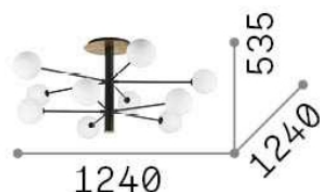

General info

DECORATIVO - Ceiling

Indoor ceiling mounted lamp with multiple sources and diffuse light emission

Ean	8021696285245
Item	COSMOPOLITAN PL10 BIANCO
Installation	Ceiling
Guarantee	5 years
Gross weight	9.23 kg
Volume	0.139722 m ³

Technical info

Net weight	6.5 kg
Insulation class	I
Protection index	IP20
Operating temperature	0° ~ +40 °C
Dimmer	Non-dimmable
Power output	220-240 V AC
Power supply	Not required

Source info

Integrated source	Light bulb (included)
Replaceable source	YES
Power	G9 max 10 x 15W
Emission	Diffuse
Max consumption	-
CCT	3000 K
Bulb included	EAN 8021696209043