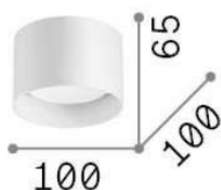

Spike

General info

DECORATIVO - Ceiling

Indoor ceiling mounted projector with direct light emission

Ean	8021696285238
Item	SPIKE PL1 OTTONE
Installation	Ceiling
Guarantee	5 years
Gross weight	0.31 kg
Volume	0.001716 m³

Technical info

Net weight	0.24 kg
Insulation class	II
Protection index	IP20
Operating temperature	0° ~ +40 °C
Dimmer	Non-dimmable
Power output	220-240 V AC
Power supply	Not required

Source info

Integrated source	Light bulb (included)
Replaceable source	YES
Power	GX53 max 1 x 15W
Emission	Direct
Max consumption	-
Bulb included	EAN 8021696123936