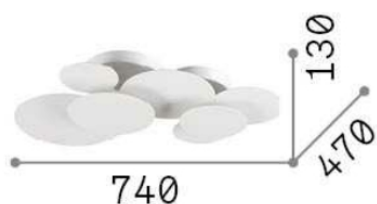

Source info

Integrated source	Integrated LED module
Repleaceable source	YES (by qualified operators only)
Power	LED 46W
Emission	Indirect
Max consupption	max 46,00 W
Features LED	LED SMD
CCT	3000 K
Duration LED (t. 25°C)	17500 h
CRI	> 80
SDCM	3
Light beam flux	4000 lm
Useful light flux	3000 lm
Photobiological risk	1
Standby power	< 0.50