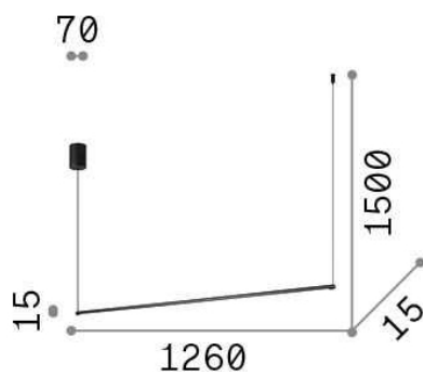

Essence

General info

DECORATIVO - Hanging

Indoor suspended linear fitting with integrated LED sources and direct asymmetrical light emission

Ean	8021696285092
Item	ESSENCE SP 20W NERO
Installation	Suspension
Guarantee	5 years
Gross weight	1.78 kg
Volume	0.04144 m ³

Technical info

Net weight	0.88 kg
Insulation class	I
Protection index	IP20
Operating temperature	0° ~ +40 °C
Dimmer	Non-dimmable, On-Off
Power output	220-240 V AC 50 Hz
Power supply	In-built, included YES (by qualified operators only), electronic

Source info

Integrated source	Integrated LED module
Repleaceable source	NO
Power	LED 20W
Emission	Direct Asymmetrical
Max consupption	max 20,00 W
Features LED	LED SMD
CCT	3000 K
Duration LED (t. 25°C)	30000 h
CRI	> 80
Light beam flux	2650 lm
Useful light flux	2130 lm
Photobiological risk	1
Standby power	< 0.50