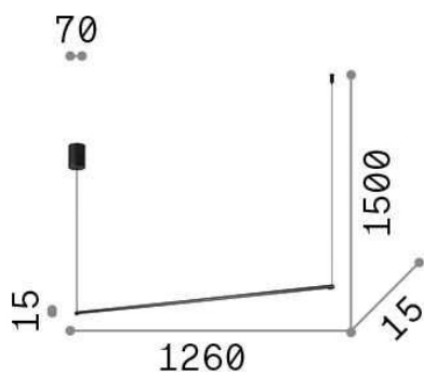

Essence

General info

DECORATIVO - Hanging

Indoor suspended linear fitting with integrated LED sources and direct asymmetrical light emission

Ean	8021696285085
Item	ESSENCE SP 20W BIANCO
Installation	Suspension
Guarantee	5 years
Gross weight	1.78 kg
Volume	0.04144 m³

Technical info

Net weight	0.88 kg
Insulation class	I
Protection index	IP20
Operating temperature	0° ~ +40 °C
Dimmer	Non-dimmable, On-Off
Power output	220-240 V AC 50 Hz
Power supply	In-built, included YES (by qualified operators only), electronic

Source info

Integrated source	Integrated LED module
Repleaceable source	NO
Power	LED 20W
Emission	Direct Asymmetrical
Max consupption	max 20,00 W
Features LED	LED SMD
CCT	3000 K
Duration LED (t. 25°C)	30000 h
CRI	> 80
Light beam flux	2650 lm
Useful light flux	2130 lm
Photobiological risk	1
Standby power	< 0.50