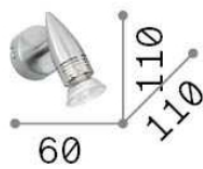

Source info

Integrated source	Light bulb (included)
Replaceable source	YES
Power	GU10 max 1 x 50W
Emission	Direct
Max consumption	-
Bulb included	EAN 8021696108292