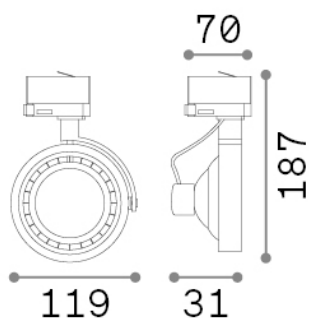

General info

Technical - Spotlights and Tracks

Ean	8021696284873
Item	KONIG TRACK NERO
Installation	Spotlights and Tracks
Guarantee	5 years
Gross weight	0.4 kg
Volume	0.00351 m ³

Technical info

Net weight	0.33 kg
Insulation class	II
Protection index	IP20
Compliance	CE
Operating temperature	0° ~ +40 °C
Dimmer	Non-dimmable
Power output	220-240 V AC
Power supply	Not required
Adjustability	vert. 0-180°, orizz. 0-350°

Source info

Integrated source	Light bulb (included)
Replaceable source	Replaceable
Power	GU10 max 1 x 50 W
Emission	Direct
Max consumption	-
Bulb included	EAN 8021696189031 - GU10 13W 0950Lm 3000K