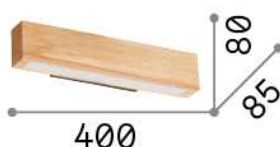

Craft

General info

Indoor - Wall lamps

Ean	8021696284477
Item	CRAFT AP D40
Installation	Wall lamps
Guarantee	5 years
Gross weight	1.8 kg
Volume	0.005676 m ³

Technical info

Net weight	0.8 kg
Insulation class	II
Protection index	IP20
Compliance	CE
Operating temperature	0° ~ +40 °C
Dimmer	Non-dimmable, On-Off
Power output	220-240 V AC 50/60 Hz
Power supply	In-built, included Replaceable (by qualified operators only), electronic

Source info

Integrated source	Integrated LED module
Replaceable source	No
Power	LED 13 W
Emission	Direct
Max consumption	max 13,00 W
Features LED	LED SMD
CCT	3000 K
Duration LED (t. 25°C)	20000 h
CRI	> 80
Light beam flux	1100 lm
Useful light flux	880 lm
Photobiological risk	1