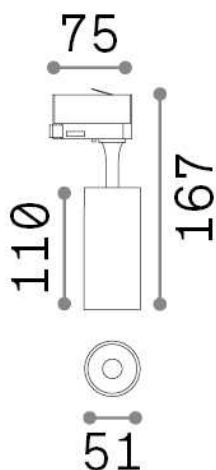

General info

Technical - Spotlights and Tracks

Ean	8021696283920
Item	FOX 08W CRI80 3000K ON-OFF GD
Installation	Spotlights and Tracks
Guarantee	5 years
Gross weight	0.37 kg
Volume	0.001485 m ³

Technical info

Net weight	0.3 kg
Insulation class	I
Protection index	IP20
Compliance	CE
Operating temperature	0° ~ +40 °C
Dimmer	Non-dimmable, On-Off
Power output	220-240 V AC 50/60 Hz
Power supply	In-built, included Replaceable (by qualified operators only), electronic
Adjustability	vert. 0°-90° , orizz. 0°-355°
Accessories not included	Single connection on-off, Link on-off profile

Source info

Integrated source	Integrated LED module
Replaceable source	Replaceable (by qualified operators only)
Power	8 W
Emission	Direct
Max consumption	max 8,00 W
Features LED	LED COB BRIDGELUX
CCT	3000 K
Duration LED (t. 25°c)	30000 h
CRI	> 80
SDCM	3
Light beam	41°
Light beam flux	1000 lm
Useful light flux	870 lm
Photobiological risk	1