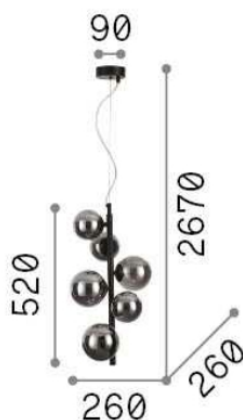

Perlage

General info

DECORATIVO - Hanging

Indoor suspended lamp with multiple sources and diffuse light emission

Ean	8021696283821
Item	PERLAGE SP6 OTTONE
Installation	Suspension
Guarantee	5 years
Gross weight	2.25 kg
Volume	0.039294 m ³

Technical info

Net weight	1.4 kg
Insulation class	II
Protection index	IP20
Operating temperature	0° ~ +40 °C
Dimmer	Non-dimmable
Power output	220-240 V AC
Power supply	Not required

Source info

Integrated source	Light bulb (included)
Replaceable source	YES
Power	G9 max 6 x 15W
Emission	Diffuse
Max consumption	-
CCT	3000 K
Bulb included	EAN 8021696209043