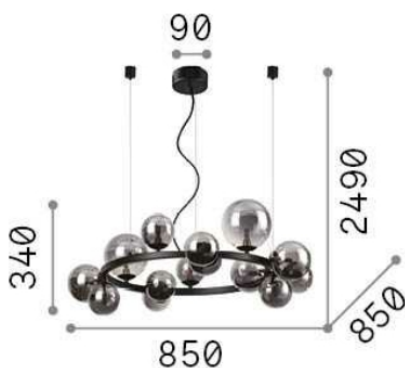

Perlage

General info

DECORATIVO - Hanging

Indoor suspended lamp with multiple sources and diffuse light emission

Ean	8021696283814
Item	PERLAGE SP14 OTTONE
Installation	Suspension
Guarantee	5 years
Gross weight	5.4 kg
Volume	0.114009 m³

Technical info

Net weight	3.4 kg
Insulation class	II
Protection index	IP20
Operating temperature	0° ~ +40 °C
Dimmer	Non-dimmable
Power output	220-240 V AC
Power supply	Not required

Source info

Integrated source	Light bulb (included)
Replaceable source	YES
Power	G9 max 14 x 15W
Emission	Diffuse
Max consumption	-
CCT	3000 K
Bulb included	EAN 8021696209043