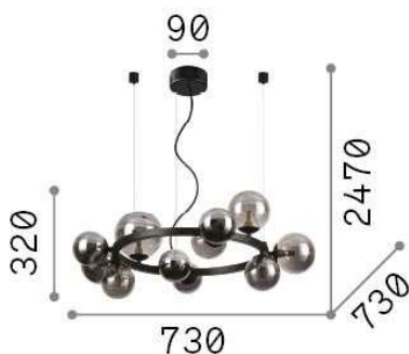

Perlage

General info

DECORATIVO - Hanging

Indoor suspended lamp with multiple sources and diffuse light emission

Ean	8021696283807
Item	PERLAGE SP11 OTTONE
Installation	Suspension
Guarantee	5 years
Gross weight	4.68 kg
Volume	0.088725 m ³

Technical info

Net weight	2.8 kg
Insulation class	II
Protection index	IP20
Operating temperature	0° ~ +40 °C
Dimmer	Non-dimmable
Power output	220-240 V AC
Power supply	Not required

Source info

Integrated source	Light bulb (included)
Replaceable source	YES
Power	G9 max 11 x 15W
Emission	Diffuse
Max consumption	-
CCT	3000 K
Bulb included	EAN 8021696209043