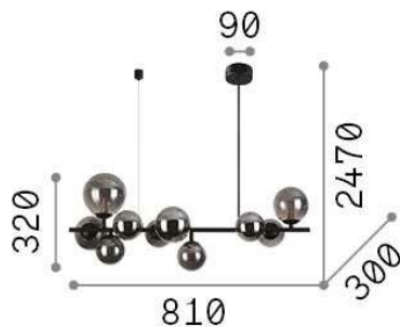

Perlage

General info

DECORATIVO - Hanging

Indoor suspended lamp with multiple sources and diffuse light emission

Ean	8021696283791
Item	PERLAGE SP10 OTTONE
Installation	Suspension
Guarantee	5 years
Gross weight	3.65 kg
Volume	0.077658 m ³

Technical info

Net weight	2.2 kg
Insulation class	II
Protection index	IP20
Operating temperature	0° ~ +40 °C
Dimmer	Non-dimmable
Power output	220-240 V AC
Power supply	Not required

Source info

Integrated source	Light bulb (included)
Replaceable source	YES
Power	G9 max 10 x 15W
Emission	Diffuse
Max consumption	-
CCT	3000 K
Bulb included	EAN 8021696209043