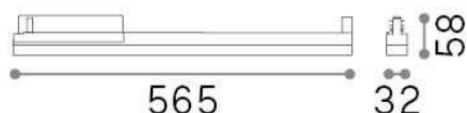

Display

General info

Technical - Spotlights and Tracks

Indoor track mounted linear fitting with integrated LED sources and diffuse light emission

Ean	8021696283777
Item	DISPLAY WIDE D0565 4000K BK
Installation	Eutrac 3-phase track (Ceiling)
Guarantee	5 years
Gross weight	0.6 kg
Volume	0.006732 m ³

Technical info

Net weight	0.42 kg
Insulation class	II
Protection index	IP20
Operating temperature	0° ~ +40 °C
Dimmer	Non-dimmable, On-Off
Power output	220-240 V AC 50/60 Hz
Power supply	In-built, included NO, electronic
Accessories not included	Link on-off profile

Source info

Integrated source	Integrated LED module
Replaceable source	YES (by qualified operators only)
Power	21W
Emission	Diffuse
Max consumption	max 21,00 W
Features LED	LED SMD SAMSUNG
CCT	4000 K
Duration LED (t. 25°C)	50000 h
CRI	> 80
SDCM	3
Light beam	125°
Light beam flux	2850 lm
Useful light flux	1750 lm
Photobiological risk	1
Standby power	< 0.50