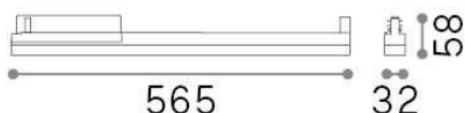

Display

General info

Technical - Spotlights and Tracks

Indoor track mounted linear fitting with integrated LED sources and diffuse light emission

Ean	8021696283760
Item	DISPLAY WIDE D0565 3000K BK
Installation	Eutrac 3-phase track (Ceiling)
Guarantee	5 years
Gross weight	0.6 kg
Volume	0.006732 m ³

Technical info

Net weight	0.42 kg
Insulation class	II
Protection index	IP20
Operating temperature	0° ~ +40 °C
Dimmer	Non-dimmable, On-Off
Power output	220-240 V AC 50/60 Hz
Power supply	In-built, included NO, electronic
Accessories not included	Link on-off profile

Source info

Integrated source	Integrated LED module
Replaceable source	YES (by qualified operators only)
Power	21W
Emission	Diffuse
Max consumption	max 21,00 W
Features LED	LED SMD SAMSUNG
CCT	3000 K
Duration LED (t. 25°C)	50000 h
CRI	> 80
SDCM	3
Light beam	125°
Light beam flux	2800 lm
Useful light flux	1650 lm
Photobiological risk	1
Standby power	< 0.50