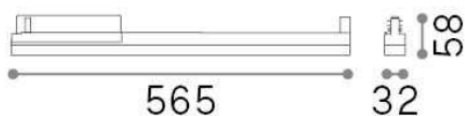

Display

General info

Technical - Spotlights and Tracks

Indoor track mounted linear fitting with integrated LED sources and diffuse light emission

Ean	8021696283753
Item	DISPLAY WIDE D0565 3000K WH
Installation	Eutrac 3-phase track (Ceiling)
Guarantee	5 years
Gross weight	0.6 kg
Volume	0.006732 m ³

Technical info

Net weight	0.42 kg
Insulation class	II
Protection index	IP20
Operating temperature	0° ~ +40 °C
Dimmer	Non-dimmable, On-Off
Power output	220-240 V AC 50/60 Hz
Power supply	In-built, included NO, electronic
Accessories not included	Link on-off profile

Source info

Integrated source	Integrated LED module
Replaceable source	YES (by qualified operators only)
Power	21W
Emission	Diffuse
Max consumption	max 21,00 W
Features LED	LED SMD SAMSUNG
CCT	3000 K
Duration LED (t. 25°C)	50000 h
CRI	> 80
SDCM	3
Light beam	125°
Light beam flux	2800 lm
Useful light flux	1650 lm
Photobiological risk	1
Standby power	< 0.50