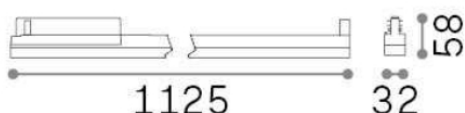

Display

General info

Technical - Spotlights and Tracks

Indoor track mounted linear fitting with integrated LED sources and diffuse light emission

Ean	8021696283722
Item	DISPLAY WIDE D1125 3000K WH
Installation	Eutrac 3-phase track (Ceiling)
Guarantee	5 years
Gross weight	1.12 kg
Volume	0.012444 m ³

Technical info

Net weight	0.77 kg
Insulation class	II
Protection index	IP20
Operating temperature	0° ~ +40 °C
Dimmer	Non-dimmable, On-Off
Power output	220-240 V AC 50/60 Hz
Power supply	In-built, included NO, electronic
Accessories not included	Link on-off profile

Source info

Integrated source	Integrated LED module
Replaceable source	YES (by qualified operators only)
Power	40W
Emission	Diffuse
Max consumption	max 40,00 W
Features LED	LED SMD SAMSUNG
CCT	3000 K
Duration LED (t. 25°C)	50000 h
CRI	> 80
SDCM	3
Light beam	125°
Light beam flux	5750 lm
Useful light flux	3250 lm
Photobiological risk	1
Standby power	< 0.50