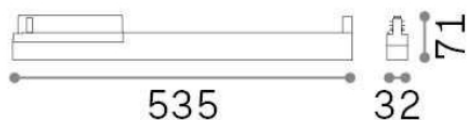

Display

General info

Technical - Spotlights and Tracks

Indoor track mounted linear fitting with integrated LED sources and direct light emission

Ean	8021696283715
Item	DISPLAY UGR D0535 4000K BK
Installation	Eutrac 3-phase track (Ceiling)
Guarantee	5 years
Gross weight	0.6 kg
Volume	0.006426 m³

Technical info

Net weight	0.4 kg
Insulation class	II
Protection index	IP20
Operating temperature	0° ~ +40 °C
Dimmer	Non-dimmable, On-Off
Power output	220-240 V AC 50/60 Hz
Power supply	In-built, included NO, electronic
Accessories not included	Link on-off profile

Source info

Integrated source	Integrated LED module
Replaceable source	YES (by qualified operators only)
Power	14W
Emission	Direct
Max consumption	max 14,00 W
Features LED	LED SMD SAMSUNG
CCT	4000 K
Duration LED (t. 25°C)	50000 h
CRI	> 80
SDCM	3
Light beam	70°
UGR Maximum	< 22
Light beam flux	2100 lm
Useful light flux	1250 lm
Photobiological risk	1
Standby power	< 0.50